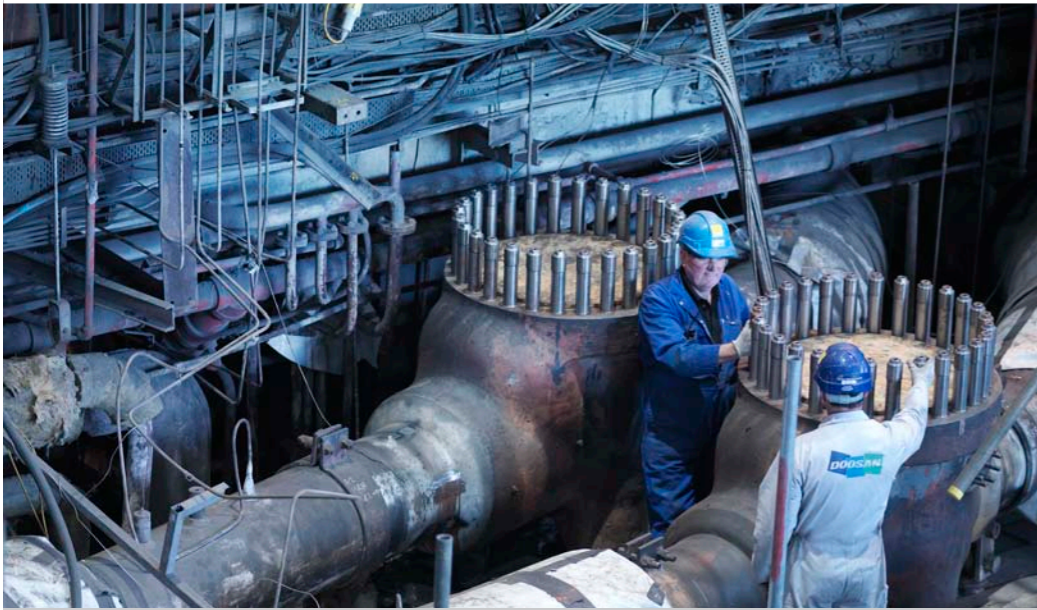

©Rakusen
 Monty Rakusen Photographer
 tel/fax +44(0)1937 830052 mob +44(0)7778 411337 e monty@rakusen.co.uk
 www.rakusen.co.uk www.itsablackandwhiteworld.com www.boardportraits.co.uk

Project Description
 An on-going project to illustrate the industrial services of Doosan Babcock. Shown here: Engineering facilities in Glasgow and Furnace out-
 age at Didcott power station. Client: Doosan Babcock Assistants: Emma Dalzell / Mez Davies