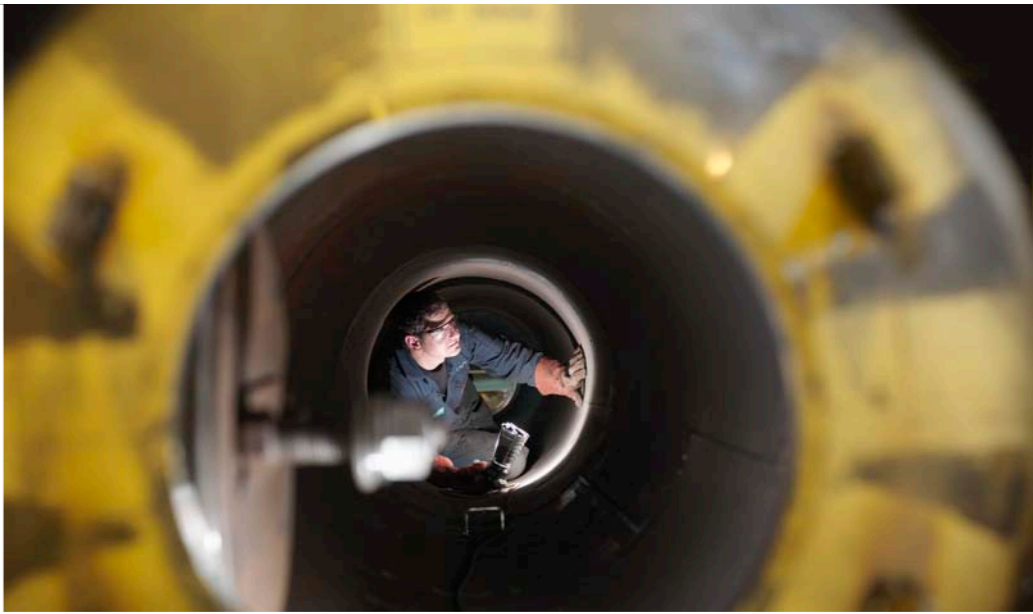

©Rakusen
 Monty Rakusen Photographer
 tel/fax +44(0)1937 830052 mob +44(0)7778 411337 e monty@rakusen.co.uk
 www.rakusen.co.uk www.itsablackandwhiteworld.com www.boardportraits.co.uk

Project Description
 An on-going project to illustrate the industrial services of Doosan Babcock. Shown here: Engineering facilities in Glasgow and Furnace out-
 age at Didcott power station. Client: Doosan Babcock Assistants: Emma Dalzell / Mez Davies